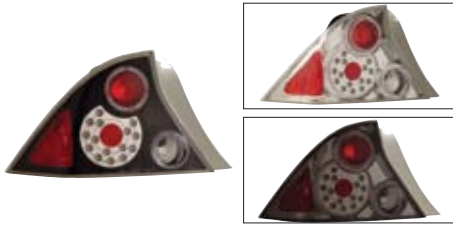

LED TAILLIGHTS | HONDA

CIVIC

2001-2003 Honda Civic 2dr LED

03-HC01TLEDAC	Chrome
03-HC01TLEDJM	JDM Black
03-HC01TLED5M	Smoke