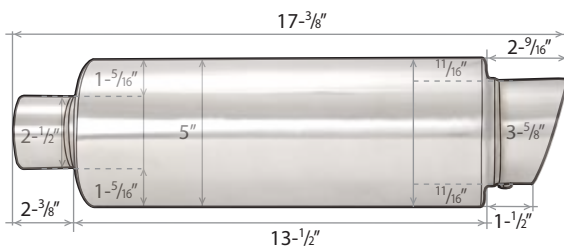

Specification