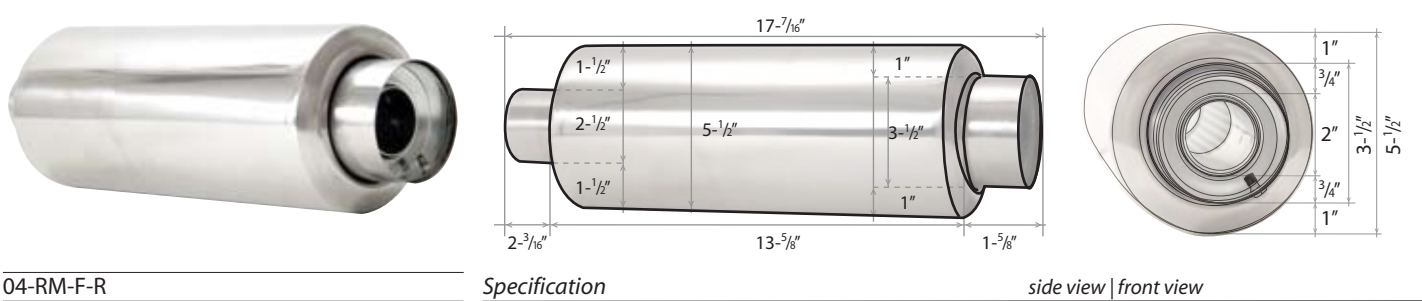

UNIVERSAL MUFFLERS | RACE MEDALLION

Universal Race Medallion Flat Style Muffler with Silencer