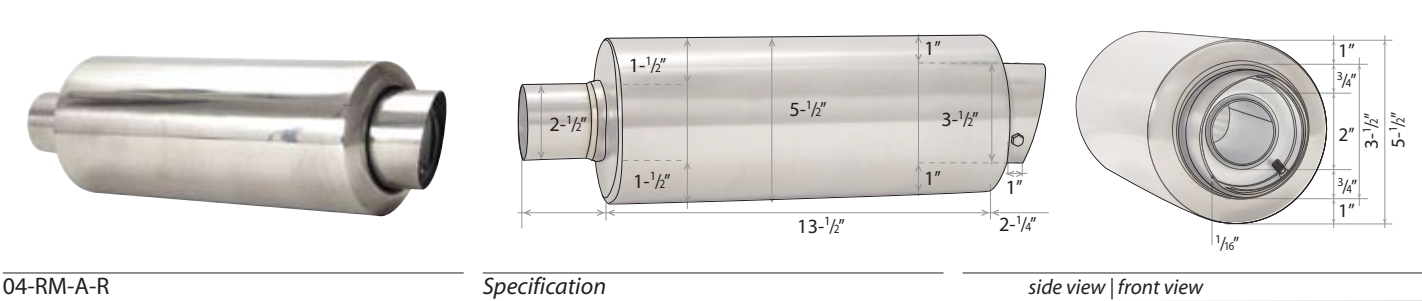

UNIVERSAL MUFFLERS | RACE MEDALLION

Universal Race Medallion Angle Style Muffler with Silencer