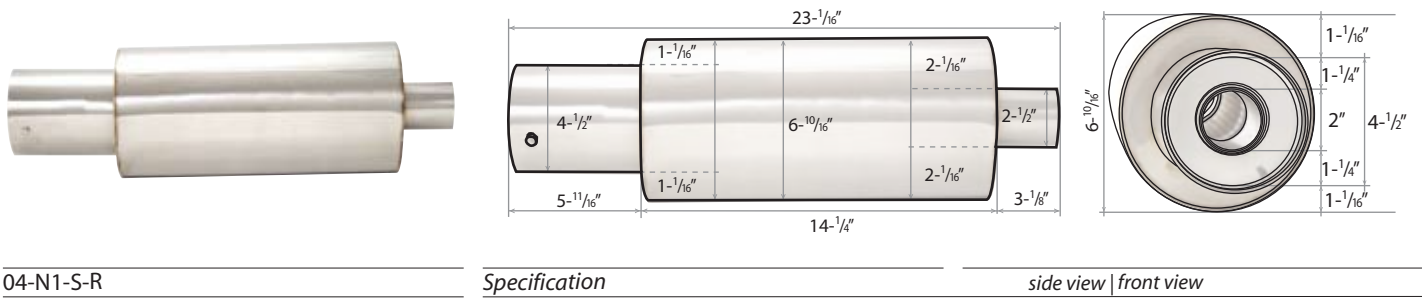

Fireball Style Muffler with Silencer

04-FB-S-R

Specification

side view | front view

UNIVERSAL MUFFLERS | N1 STYLE

Universal N1 Style Muffler with Silencer (Non-Turbo)

Universal N1 Style Muffler with Silencer (Turbo)