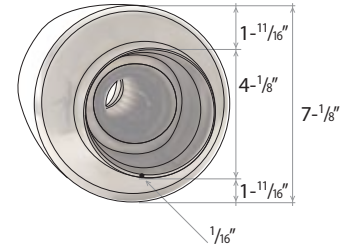

Horizontal lines for notes

UNIVERSAL MUFFLERS | DRAGGER STYLE

Dragger Style Muffler - Non Turbo

04-DRAG

Specification

side view | front view

Dragger Style Muffler Turbo

04-DRAG-T