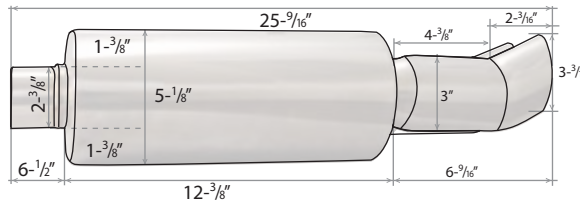

Specification

side view | rear view

UNIVERSAL MUFFLERS | DTM STYLE

DTM Style Muffler (Small Canister)

04-DTM-SC

Specification

side view | front view

UNIVERSAL MUFFLERS | FIREBALL STYLE