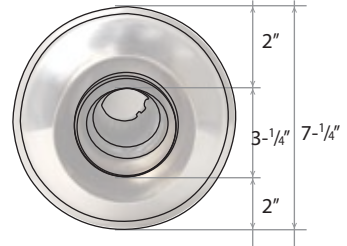

UNIVERSAL MUFFLERS | DRAGGER STYLE

Dragger Style Muffler - Non Turbo

04-DRAG

Specification

side view | front view

Dragger Style Muffler Turbo

04-DRAG-T

Specification

side view | rear view

UNIVERSAL MUFFLERS | DTM STYLE

DTM Style Muffler (Small Canister)

04-DTM-SC

Specification

side view | front view

UNIVERSAL MUFFLERS | FIREBALL STYLE

Fireball Style Muffler with Silencer

04-FB-S-R

Specification

side view | front view