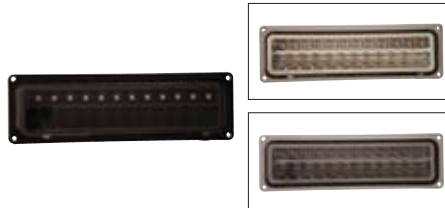

10-CF88PLED Chrome
10-CF88PLEDJM JDM Black
10-CF88PLEDSM Smoke

2003-2006 Chevrolet Silverado
2002-2006 Chevrolet Avalanche
2007 Chevrolet Silverado Classic
Euro