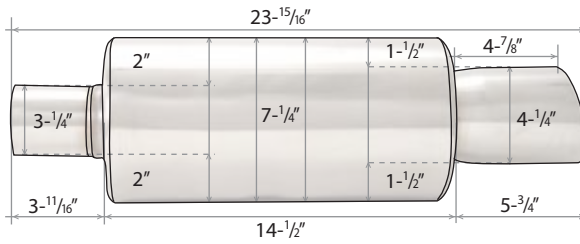

Horizontal lines for notes

UNIVERSAL MUFFLERS | DRAGGER STYLE

Dragger Style Muffler - Non Turbo

04-DRAG

Specification

side view | front view

Dragger Style Muffler Turbo

04-DRAG-T