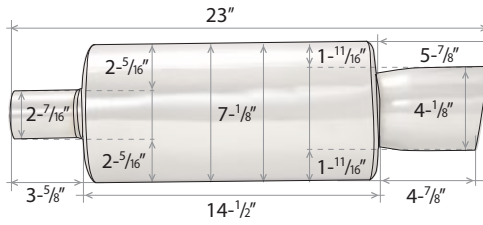

Horizontal lines for notes

UNIVERSAL MUFFLERS | DRAGGER STYLE

Dragger Style Muffler - Non Turbo

04-DRAG

Specification

side view | front view

Dragger Style Muffler Turbo

04-DRAG-T