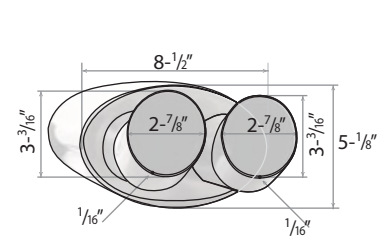

Specification

side view | rear view

UNIVERSAL MUFFLERS | DTM STYLE

DTM Style Muffler (Small Canister)

04-DTM-SC

Specification

side view | front view

UNIVERSAL MUFFLERS | FIREBALL STYLE