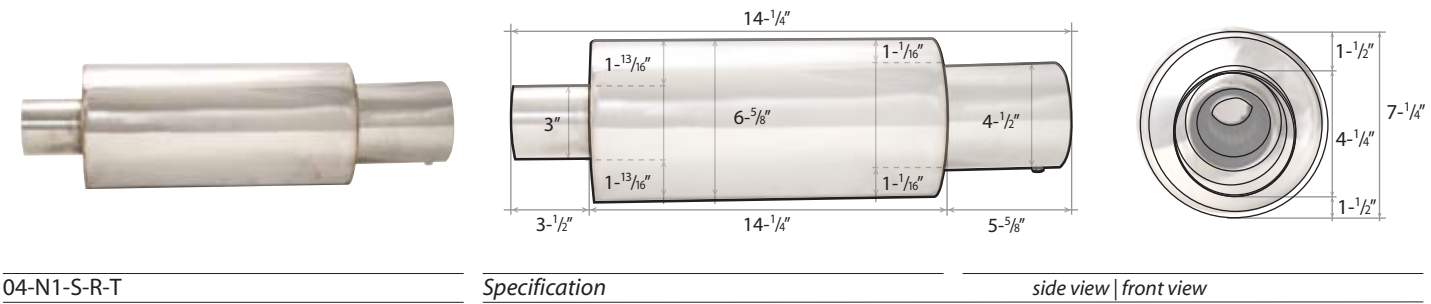

Fireball Style Muffler with Silencer

04-FB-S-R

Specification

side view | front view

UNIVERSAL MUFFLERS | N1 STYLE

Universal N1 Style Muffler with Silencer (Non-Turbo)

Universal N1 Style Muffler with Silencer (Turbo)