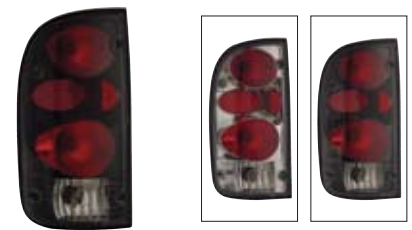

1995-2000 Toyota Tacoma (Gen 2)

03-TT9500TLAG2 Chrome
03-TT9500TLAG2CF Carbon
03-TT9500TLAG2JM JDM Black

TAILLIGHTS | TOYOTA

TERCEL | TUNDRA

TAILLIGHTS | VOLKSWAGEN BEETLE

1995-1999 Toyota Tercel