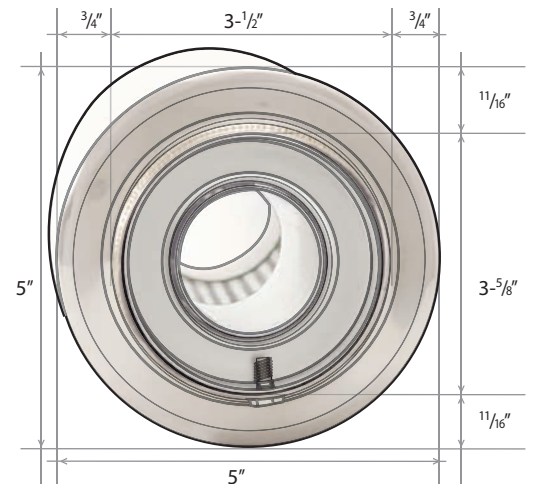

Muffler

Universal Fireball Style Muffler wi 04-FB-S-R Specification

CG Distribution Stainless Steel Street Performance Mufflers are straight-through universal-fit, designed for the high tech street or race imports.

These mufflers use only the highest quality materials and are tuned to the specific needs of the import engine to maximize flow and performance and to produce a smooth, deep, tone.

The tip and body options allow you to choose the look that fits your own personal style.

Side view and specification

Back view and specification

Rear view and specification