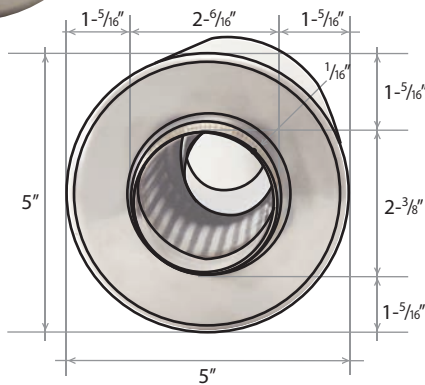

Muffler

Universal Fireball Style Muffler wi 04-FB-S-R Specification

CG Distribution Stainless Steel Street Performance Mufflers are straight-through universal-fit, designed for the high tech street or race imports.

Side view and specification

Back view and specification

Rear view and specification