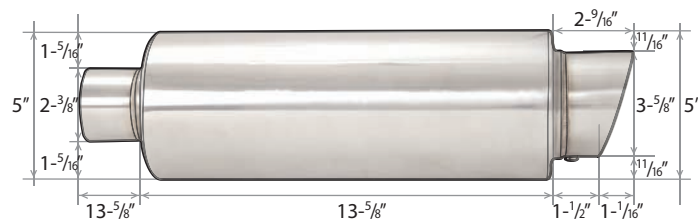

Muffler

Universal Fireball Style Muffler wi 04-FB-S-R Specification

CG Distribution Stainless Steel Street Performance Mufflers are straight-through universal-fit, designed for the high tech street or race imports.

These mufflers use only the highest quality materials and are tuned to the specific needs of the import engine to maximize flow and performance and to produce a smooth, deep, tone.

The tip and body options allow you to choose the look that fits your own personal style.