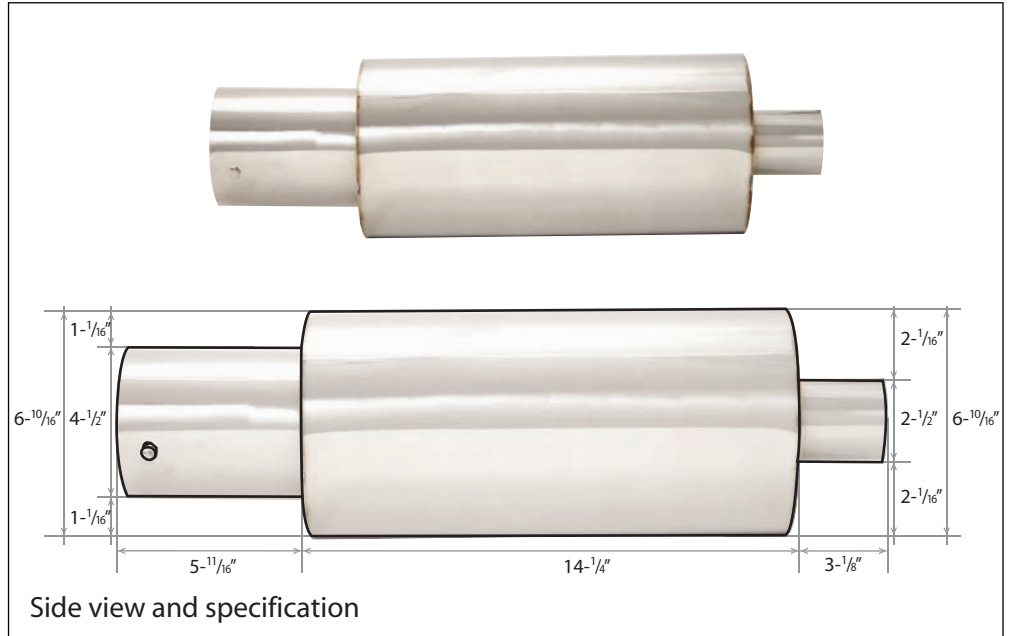

## Muffler

Universal N1 Style Muffler with Silencer

04-N1-S-R

Specification

CG Distribution Stainless Steel Street Performance Mufflers are straight-through universal-fit, designed for the high tech street or race imports.

These mufflers use only the highest quality materials and are tuned to the specific needs of the import engine to maximize flow and performance and to produce a smooth, deep, tone.

The tip and body options allow you to choose the look that fits your own personal style.