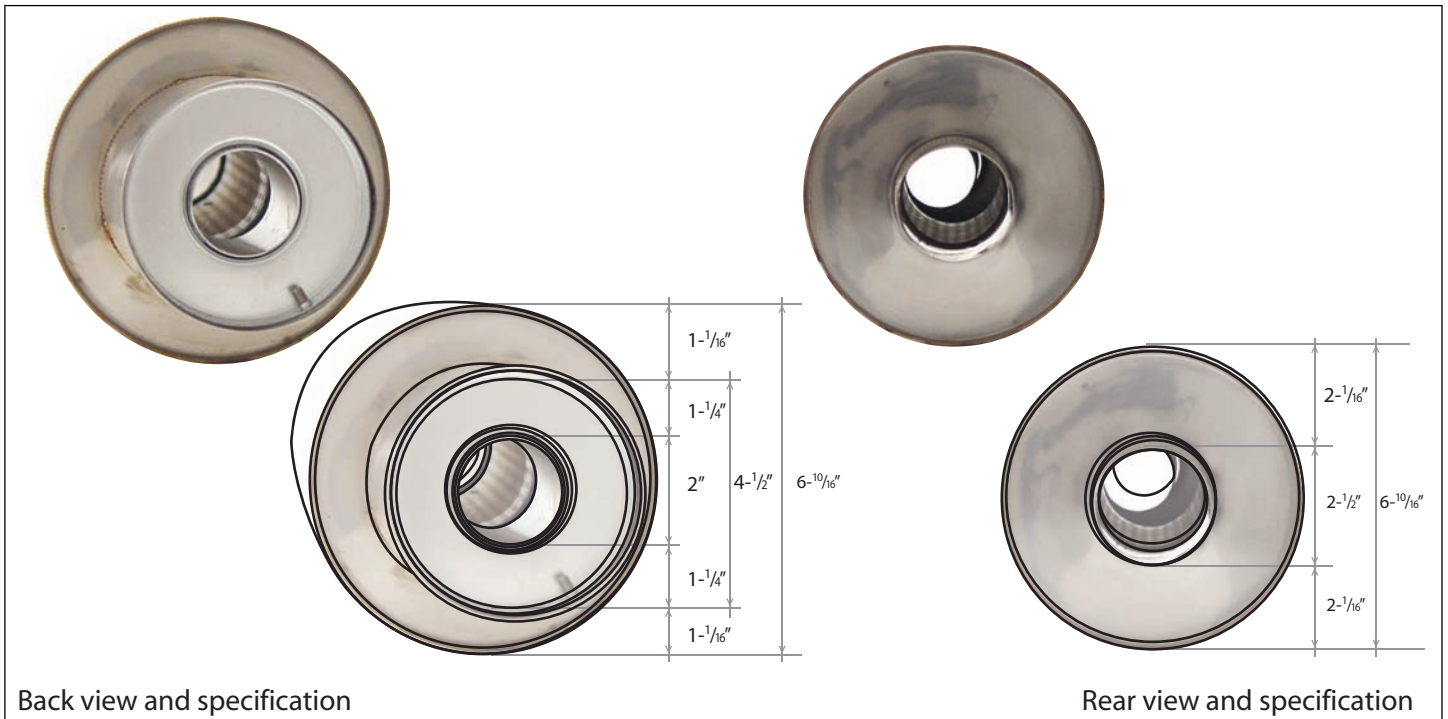

## Muffler

Universal N1 Style Muffler with Silencer

04-N1-S-R

Specification

CG Distribution Stainless Steel Street Performance Mufflers are straight-through universal-fit, designed for the high tech street or race imports.

These mufflers use only the highest quality materials and are tuned to the specific needs of the import engine to maximize flow and performance and to produce a smooth, deep, tone.

The tip and body options allow you to choose the look that fits your own personal style.

Back view and specification

Rear view and specification