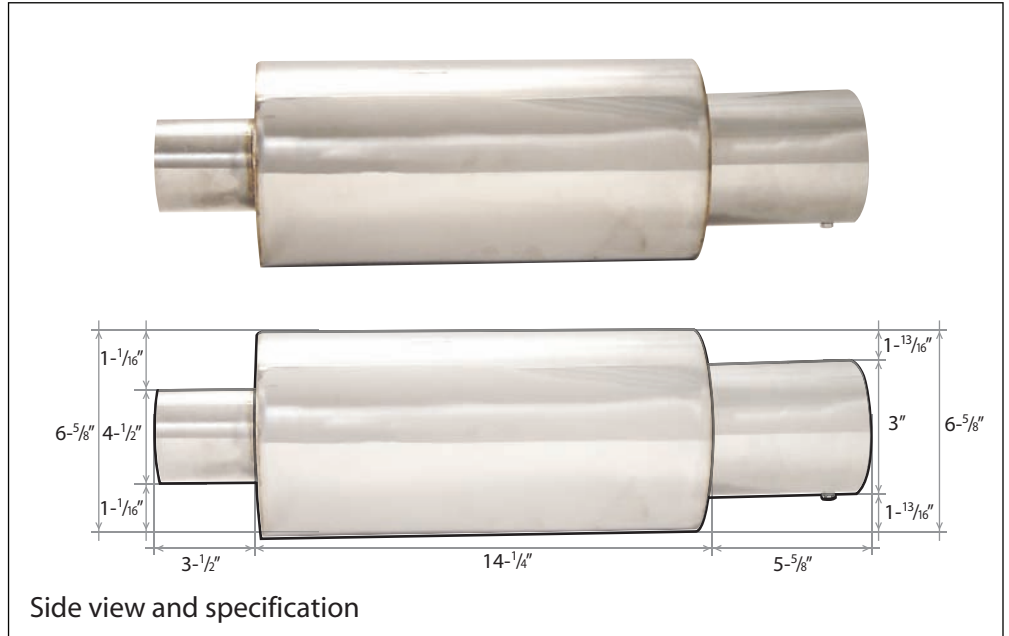

Muffler

Universal N1 Style Muffler with Silencer (Turbo)

04-N1-S-R-T

Specification

CG Distribution Stainless Steel Street Performance Mufflers are straight-through universal-fit, designed for the high tech street or race imports.

These mufflers use only the highest quality materials and are tuned to the specific needs of the import engine to maximize flow and performance and to produce a smooth, deep, tone.

The tip and body options allow you to choose the look that fits your own personal style.