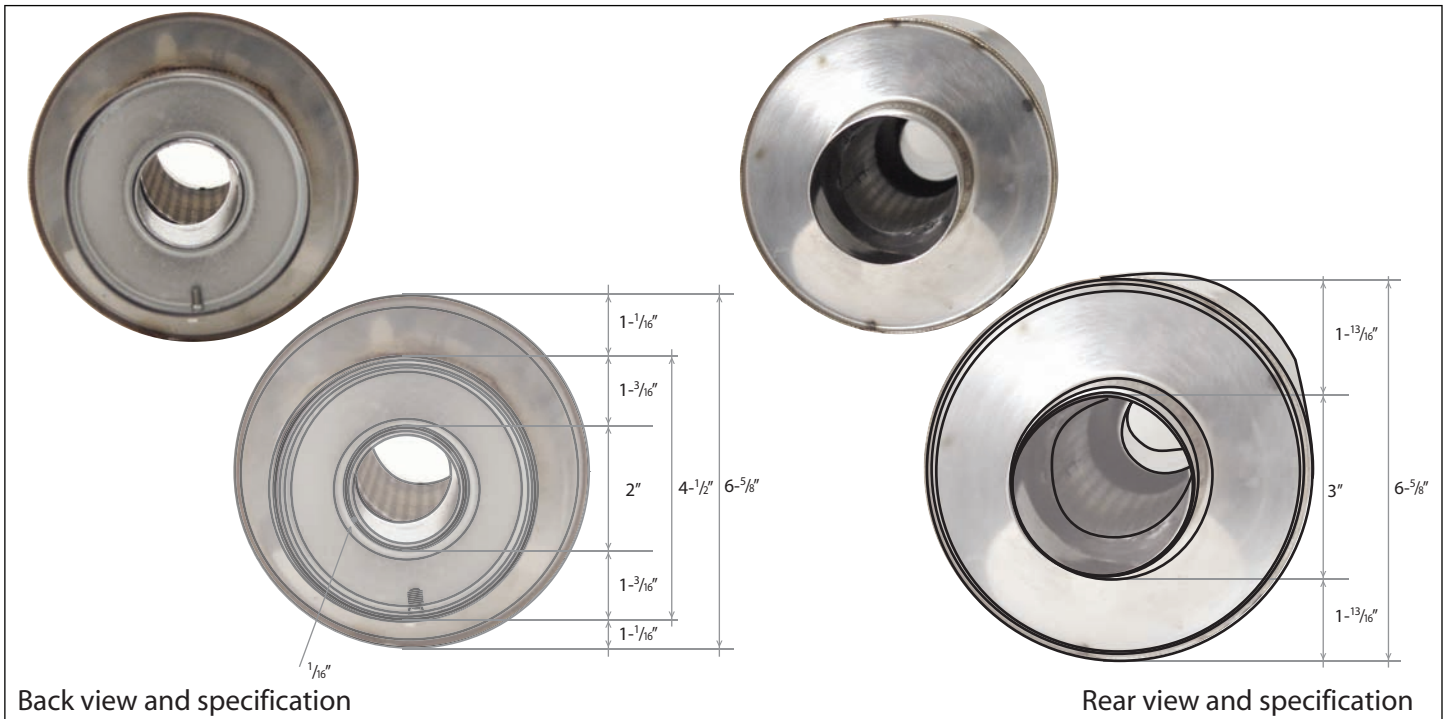

Muffler

Universal N1 Style Muffler with Silencer (Turbo)

04-N1-S-R-T

Specification

CG Distribution Stainless Steel Street Performance Mufflers are straight-through universal-fit, designed for the high tech street or race imports.

These mufflers use only the highest quality materials and are tuned to the specific needs of the import engine to maximize flow and performance and to produce a smooth, deep, tone.

The tip and body options allow you to choose the look that fits your own personal style.